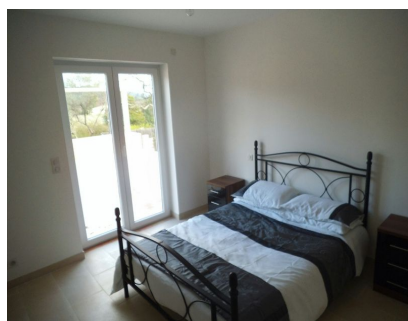

Villa "La Serenade" Ref RL004

This large, recently renovated, modern 5 bedroom villa is a short walk from Plan de la Tour. Ideal for large families, downstairs is an open plan living, dining, kitchen area which all open out onto the paved terraces. There is also a double bedroom with ensuite bathroom on this same floor. Upstairs there are a further 4 bedrooms and 2 bathrooms, one of which is ensuite. Outside is a large 'L' shaped swimming pool with high quality sun loungers and garden furniture. There is also a separate 2 bedroom guest house, fully equipped with living/dining area and fully equipped kitchen.

ACCOMMODATION: MAIN HOUSE

- 5 bedrooms (sleeps 10)
- 3 bathrooms (2 ensuite)
- 1 separate WC (downstairs)
- Open plan kitchen/dining/living area with fireplace
- Outdoor seating and dining

ACCOMMODATION: GUEST HOUSE

- 2 bedrooms (sleeps 4)
- 1 bathroom
- Living/dining area
- Kitchen

FACILITIES:

- Private parking
- Swimming pool
- Gas barbecue
- Air conditioning (reversible)
- WiFi, Satellite TV
- Basement with 2 washing machines, 2 tumble dryers